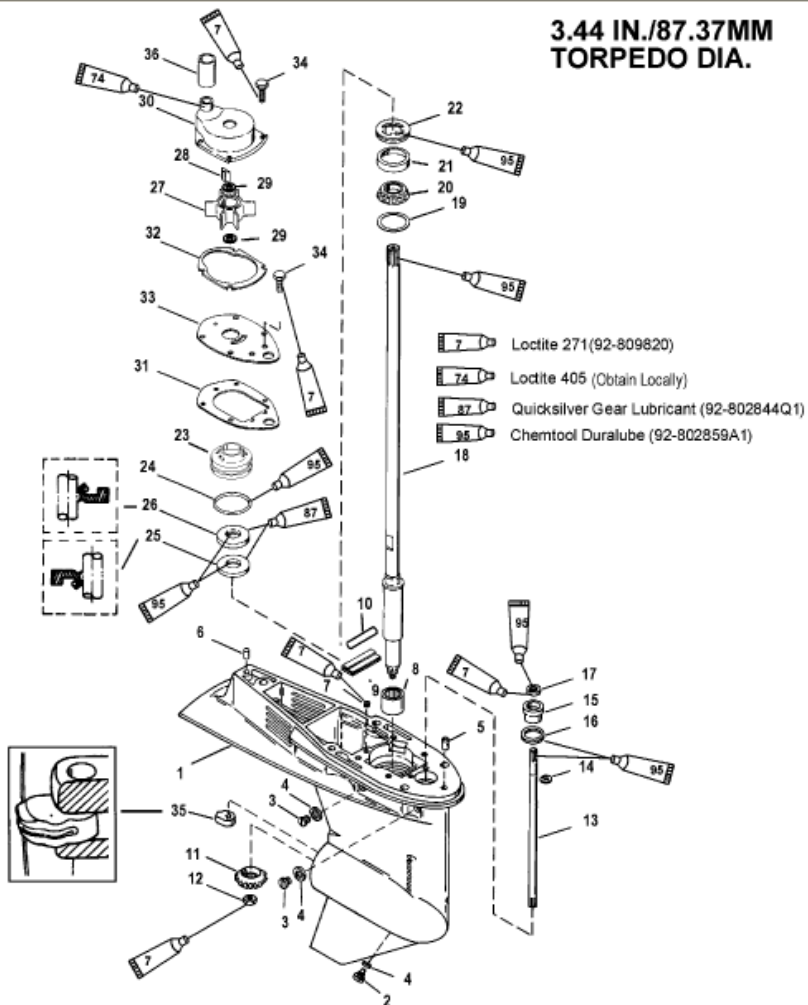

3.44 IN./87.37MM TORPEDO DIA.

Parts List

Ref	Class	Part	Description	Qty	Comment	Footnote
-	1671	9760T41	GEAR HOUSING	1	(COMPLETE)	
1	1671	9760T42	GEAR HOUSING	1	(BASIC)	
2	10	79953Q 2	DRAIN SCREW	1		
3	10	79953Q 2	SCREW	2		
4	12	19183 2	WASHER-SEALING	3		15,18
5	17	43043	DOWEL PIN	1		
6	17	43044	DOWEL PIN	1		
7	22	878089	PIPE PLUG	1		
8	31	812768	ROLLER BEARING	1		
9		818226A 1	SEAL KIT	1		
10		NSS	FILLER PLATE	1		
11	43	859103T	PINION GEAR (12 TEETH)	1		
12	11	55910	NUT	1		
13		859607A 1	SHIFT SHAFT ASSEMBLY	1		
14	53	29641	RETAINING RING	1		
15	23	813696A 2	BUSHING ASSEMBLY	1		
16	25	45258	O-RING	1		15
17	26	816464 1	OIL SEAL	1		15
18	45	859102	DRIVE SHAFT	1		
19	15	812770A 1	SHIM SET	AR		
20	31	77420A 1	TAPERED ROLLER BEARING	1		
21		NSS	CUP	1		
22	11	812820 1	NUT	1		
23	46	812966A 7	WATER PUMP BASE	1		18
24	25	30224	O-RING	1		15,18
25	26	814669	OIL SEAL	1		15,18
26	26	814670	OIL SEAL	1		15,18
27	47	19453T	IMPELLER	1		18
28	28	19699	KEY	1		18
29	12	858234	WASHER	2		18
30		14334A 3	WATER PUMP	1		18
31	27	19701	GASKET (LOWER)	1		15,18
32	27	822189	GASKET (UPPER)	1		15,18
33		19700A 2	FACE PLATE	1		18
34	10	824832 4	SCREW (M6 X 16)	6		
35		76039 4	SHIFT CAM	1		
36		859770	COUPLER	1		
-	26	814669A 2	GEAR HOUSING SEAL KIT	1		
-	46	812966A11	WATER PUMP REPAIR KIT	1		